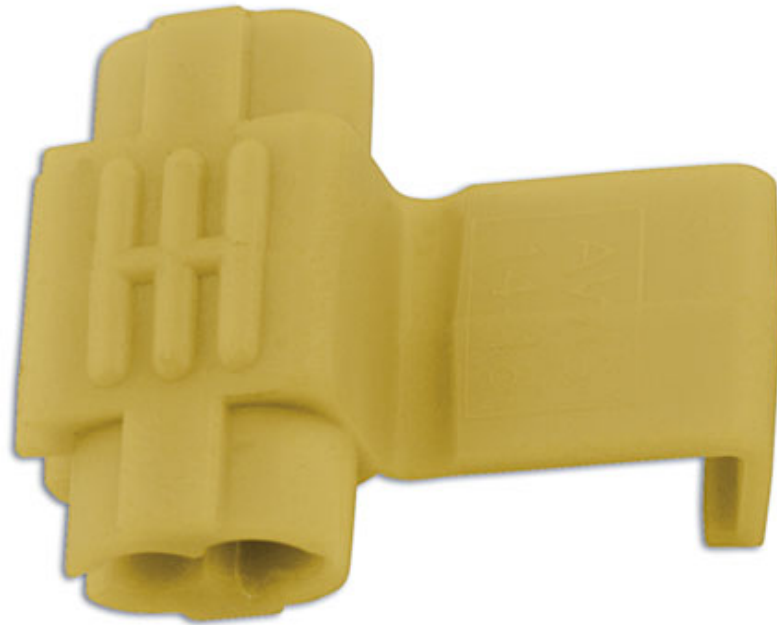

Yellow Splice Connector 4.0-6.0mm 100pc

Simple and easy to use. Creates an electrical connection without cutting tap wire or run wires.

Additional Information

- Yellow splice connector.
- For cable size 4.0mm to 6.0mm.
- Terminal is brass plated tin.
- Supplied in a poly bag.
- 100 piece pack.

<http://product/30247>